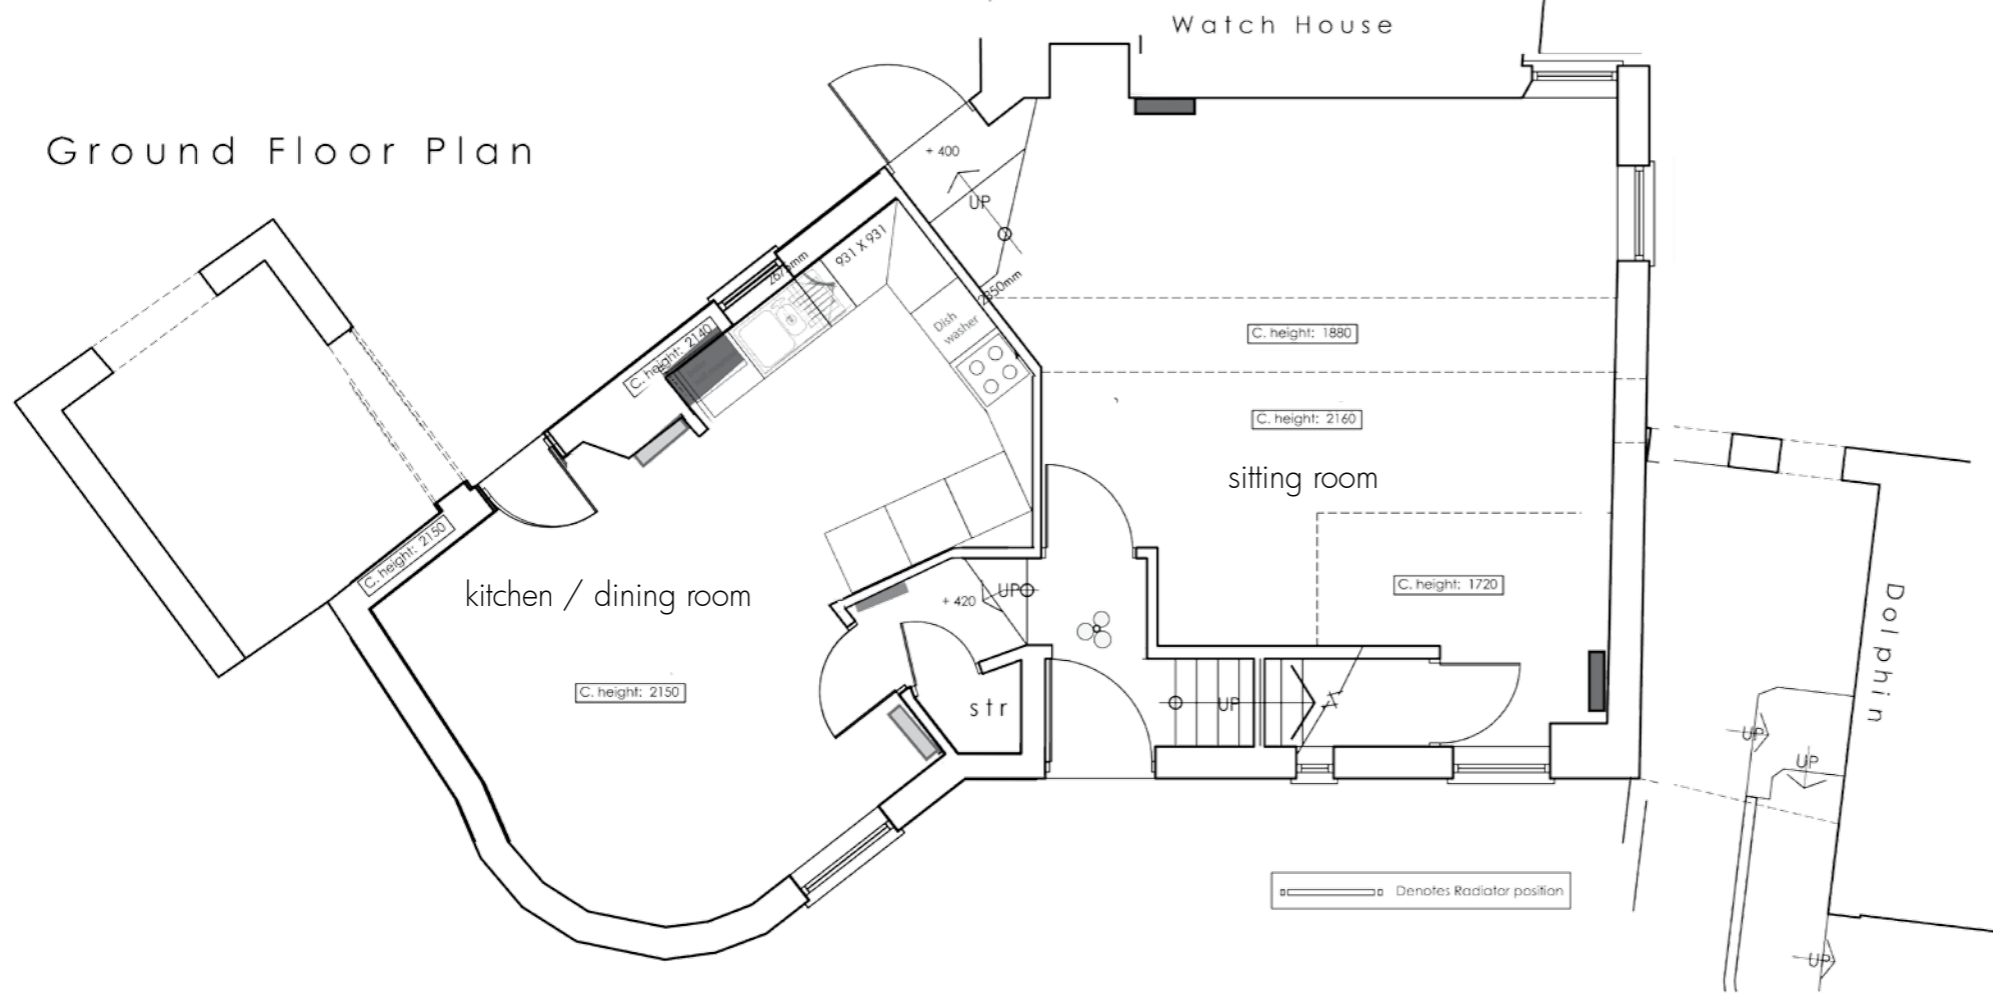

Ground Floor Plan

Second Floor Plan

First Floor Plan

Description	
Goverment House	
Tŷr Llywodraeth	
Scale	Date
1:50	March '10

portmeirion