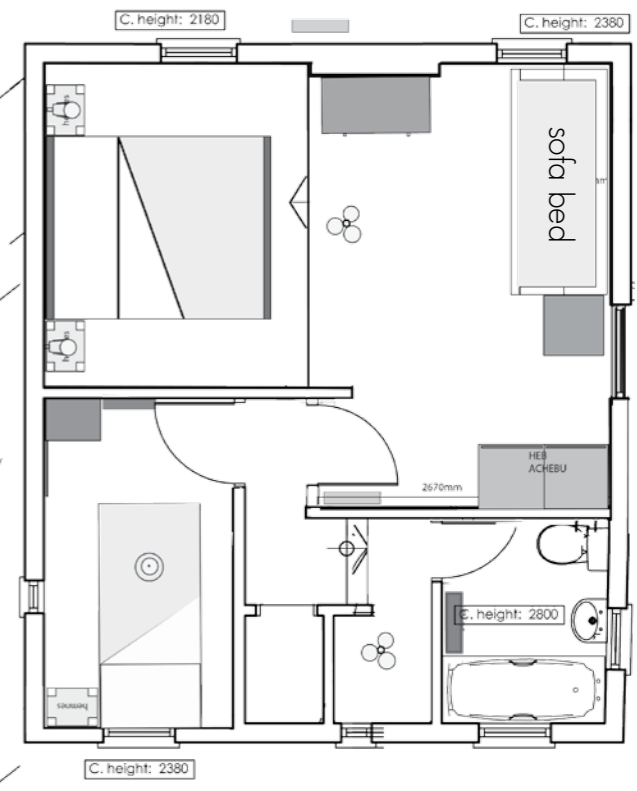

Ground Floor Plan

Second Floor Plan

First Floor Plan

Description	
Goverment House	
Tŷr Llywodraeth	
Scale	Date
1:50	March '10

portmeirion